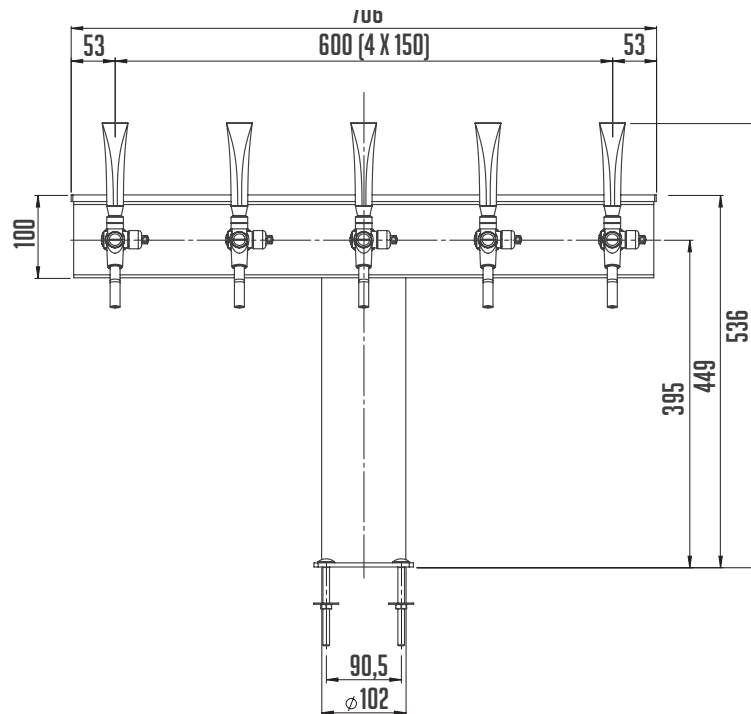

LINDR GRAND T5 TOWER

The LINDR GRAND dispense tower with five taps will become the dominant feature of every bar.

We used the design of the LINDR T series, but structurally modified it to make its assembly as easy as possible.

BEVERAGE COILS - Choice of 8 and 10 mm diameters as required.

EASY COMPLETATION - The tower can be assembled on site.

QUALITY DESIGN - The tower is composed of the highest quality materials - from stainless steel through hardened, polished plastic to oak wood.

LINDR GRAND T5 TOWER

NUMBER OF TAPS (PCS)

5

COLOUR DESIGN (YES)

STAINLESS STEEL/ SANDBLASTED

BEVERAGE CONNECTION (MM)

8/10

PRESENTATION OPTIONS

The models have an area for placing a WOODEN MEDALLION or 3 BACKLIT MEDALLIONS with their own logo or beer brand.

Medallions can also be placed on the tower.

TECHNICAL PARAMETERS

PRODUCT MODEL	LINDR GRAND T3 TOWER	LINDR GRAND T5 TOWER
BASIC MEDALLION	NO	NO
LINDR TAP	YES	YES
MEDALLION Ø 69 MM	YES	YES
CONNECTION - INPUT ST. STEEL TUBE 8MM WITH RECIRCULATION COIL RIGHT TO THE TAP	YES	YES
NUMBER OF TAPS (PCS)	3	5
WEIGHT (KG)	5,0	7,0
COLOR DESIGN- POLISHED STAINLESS STEEL	YES	YES
OPTIONAL ACCESSORIES	YES	YES
ILLUMINATED MEDALLION	✓	✓
WOODEN MEDALLION	✓	✓
CHOICE OF MEDALLION Ø 82 MM	✓	✓
CHOICE OF TAP	✓	✓
CHOICE OF MEDALLION	✓	✓
CONNECTION - INLET 10 MM STAINLESS STEEL WITH RECIRCULATION COIL RIGHT TO THE TAP	✓	✓
POSSIBLE CUSTOMIZED OPTIONS	YES	YES
FISH EYE MEDALLION	✓	✓
COLOR DESIGN ACCORDING TO RAL SAMPLES	X	X
COLORED DESIGN OF SANDBLASTING	✓	✓