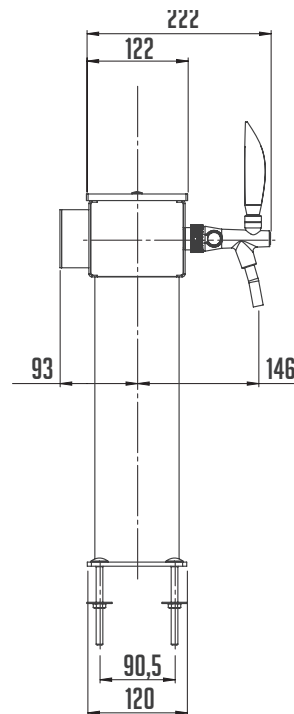

LINDR GRAND T5 TOWER

The LINDR GRAND dispense tower with five taps will become the dominant feature of every bar.

We used the design of the LINDR T series, but structurally modified it to make its assembly as easy as possible.

BEVERAGE COILS - Choice of 8 and 10 mm diameters as required.

EASY COMPLETATION - The tower can be assembled on site.

QUALITY DESIGN - The tower is composed of the highest quality materials - from stainless steel through hardened, polished plastic to oak wood.

LINDR GRAND T5 TOWER

NUMBER OF TAPS (PCS)

5

COLOUR DESIGN (YES)

STAINLESS STEEL/ SANDBLASTED

BEVERAGE CONNECTION (MM)

8/10

PRESENTATION OPTIONS

The models have an area for placing a WOODEN MEDALLION or 3 BACKLIT MEDALLIONS with their own logo or beer brand.

Medallions can also be placed on the tower.

TECHNICAL PARAMETERS

PRODUCT MODEL	LINDR GRAND T3 TOWER	LINDR GRAND T5 TOWER
BASIC MEDALLION	NO	NO
LINDR TAP	YES	YES
MEDALLION Ø 69 MM	YES	YES
CONNECTION - INPUT ST. STEEL TUBE 8MM WITH RECIRCULATION COIL RIGHT TO THE TAP	YES	YES
NUMBER OF TAPS (PCS)	3	5
WEIGHT (KG)	5,0	7,0
COLOR DESIGN- POLISHED STAINLESS STEEL	YES	YES
OPTIONAL ACCESSORIES	YES	YES
ILLUMINATED MEDALLION	✓	✓
WOODEN MEDALLION	✓	✓
CHOICE OF MEDALLION Ø 82 MM	✓	✓
CHOICE OF TAP	✓	✓
CHOICE OF MEDALLION	✓	✓
CONNECTION - INLET 10 MM STAINLESS STEEL WITH RECIRCULATION COIL RIGHT TO THE TAP	✓	✓
POSSIBLE CUSTOMIZED OPTIONS	YES	YES
FISH EYE MEDALLION	✓	✓
COLOR DESIGN ACCORDING TO RAL SAMPLES	X	X
COLORED DESIGN OF SANDBLASTING	✓	✓